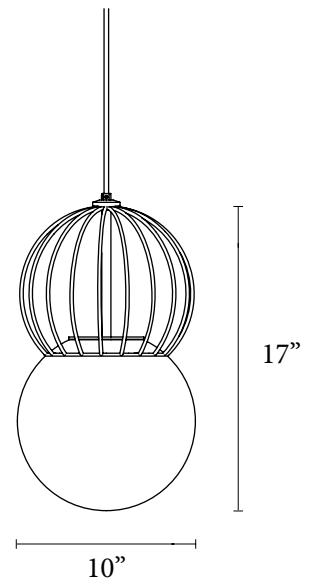

Additional Electrical Info

To specify 270 volt fixtures for commercial projects, please inquire. Please note that the UL sticker is on the inside of the canopy.

Plated
Brass

Powder Coat
Black / White