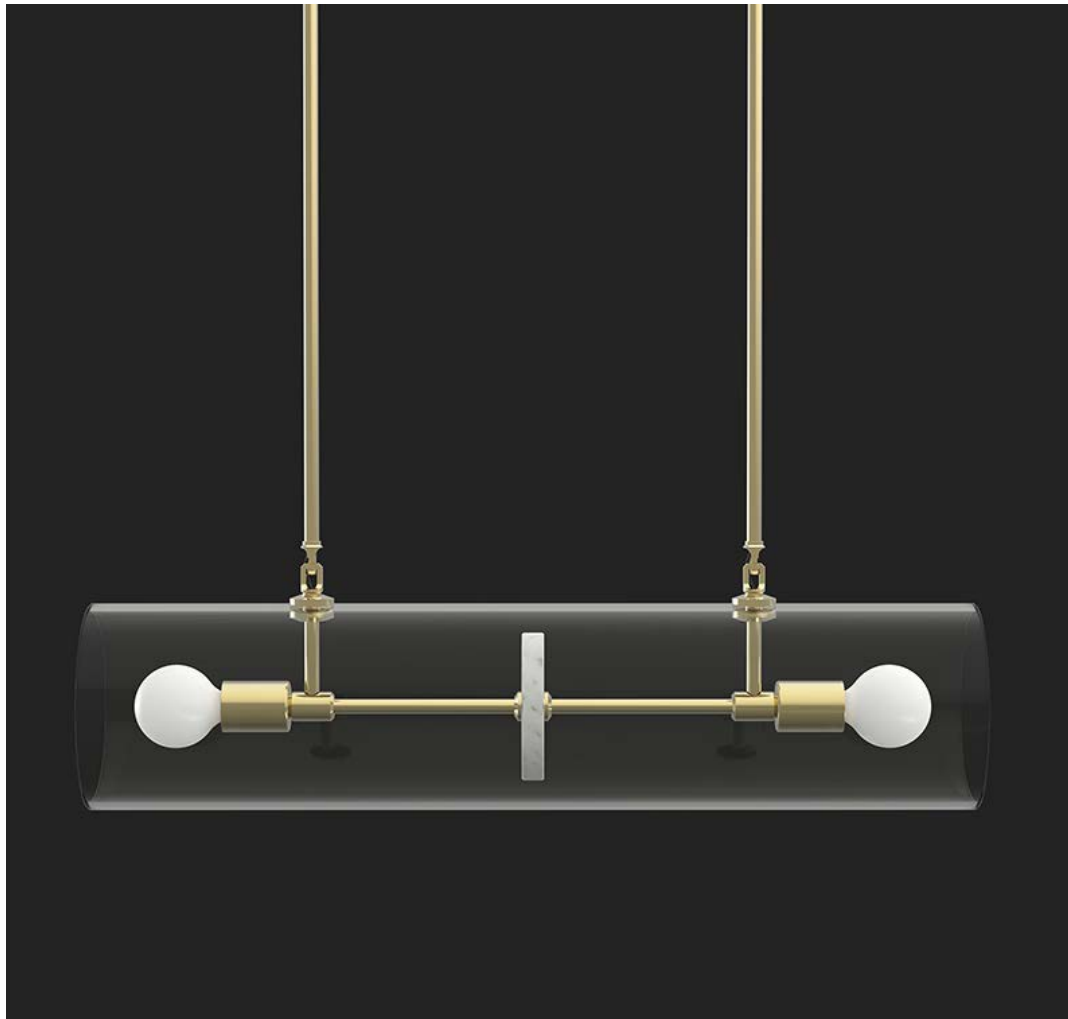

Iacoli & McAllister

NUNKI NO 4

Materials / Finishes

Glass Tube & Brass Hardware

Year Designed

2015

Country of Manufacture

Glass blown in Czech Republic.
Assembled in Seattle, WA.

Dimensions

7" Diameter x 30"
36" drop length, can be adjusted.

Weight

17 lbs / 7.71 kg

Glass Tube Color

Gold / Smoke / Blush

Bulb

3" 40W White Globes Provided
100W Bulb / Dimmer
Recommended
60W or Lower / No Dimmer

Certification

UL/cUL listed

Additional Electrical Info

To specify 270 volt fixtures for commercial projects, please inquire. Please note that the UL sticker is on the inside of the canopy.

Marble

Bianca Carrara Marble / Black Silk