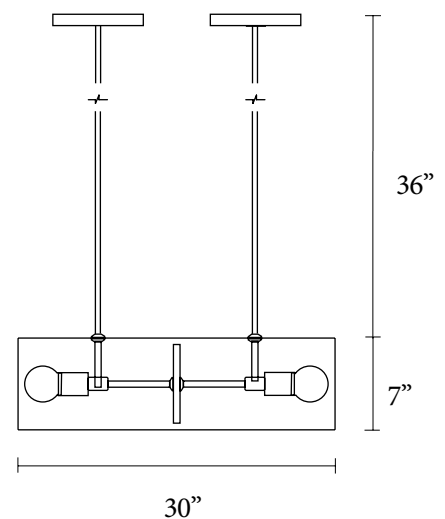

Marble

Bianca Carrara Marble / Black Silk