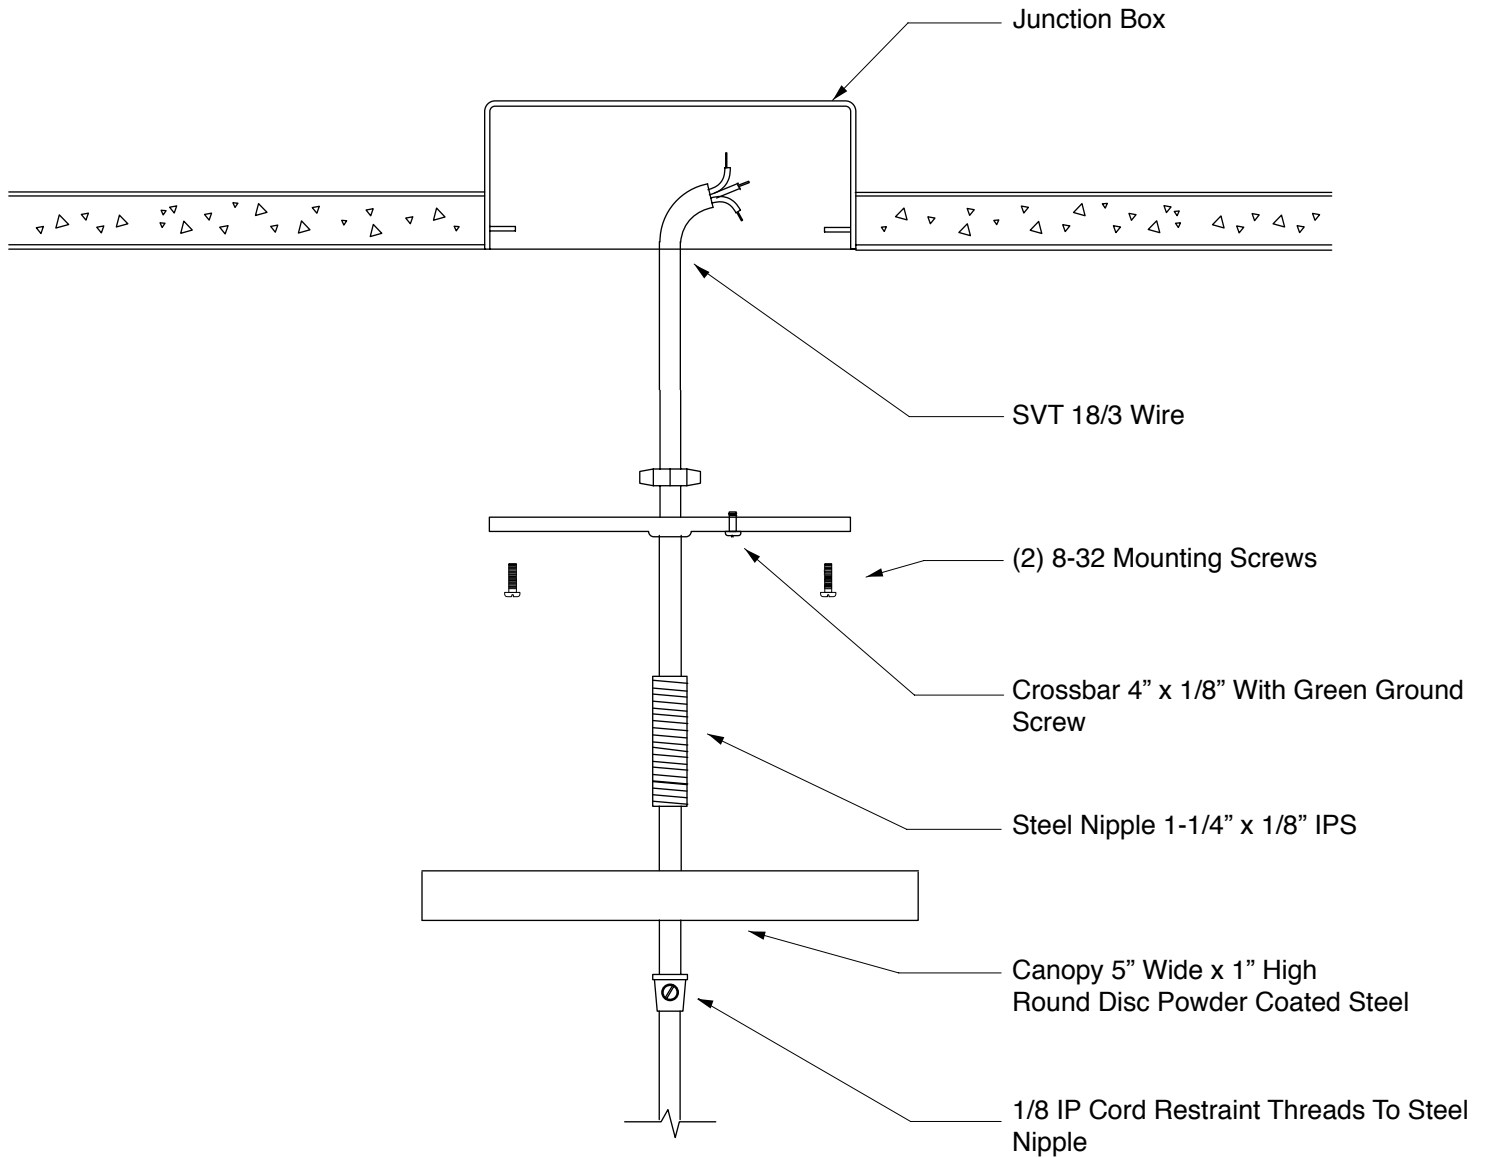

Iacoli & McAllister

MEDIUM FRAME LIGHT INSTALLATION INSTRUCTIONS

*Please note that the UL sticker is on the INSIDE of the canopy.