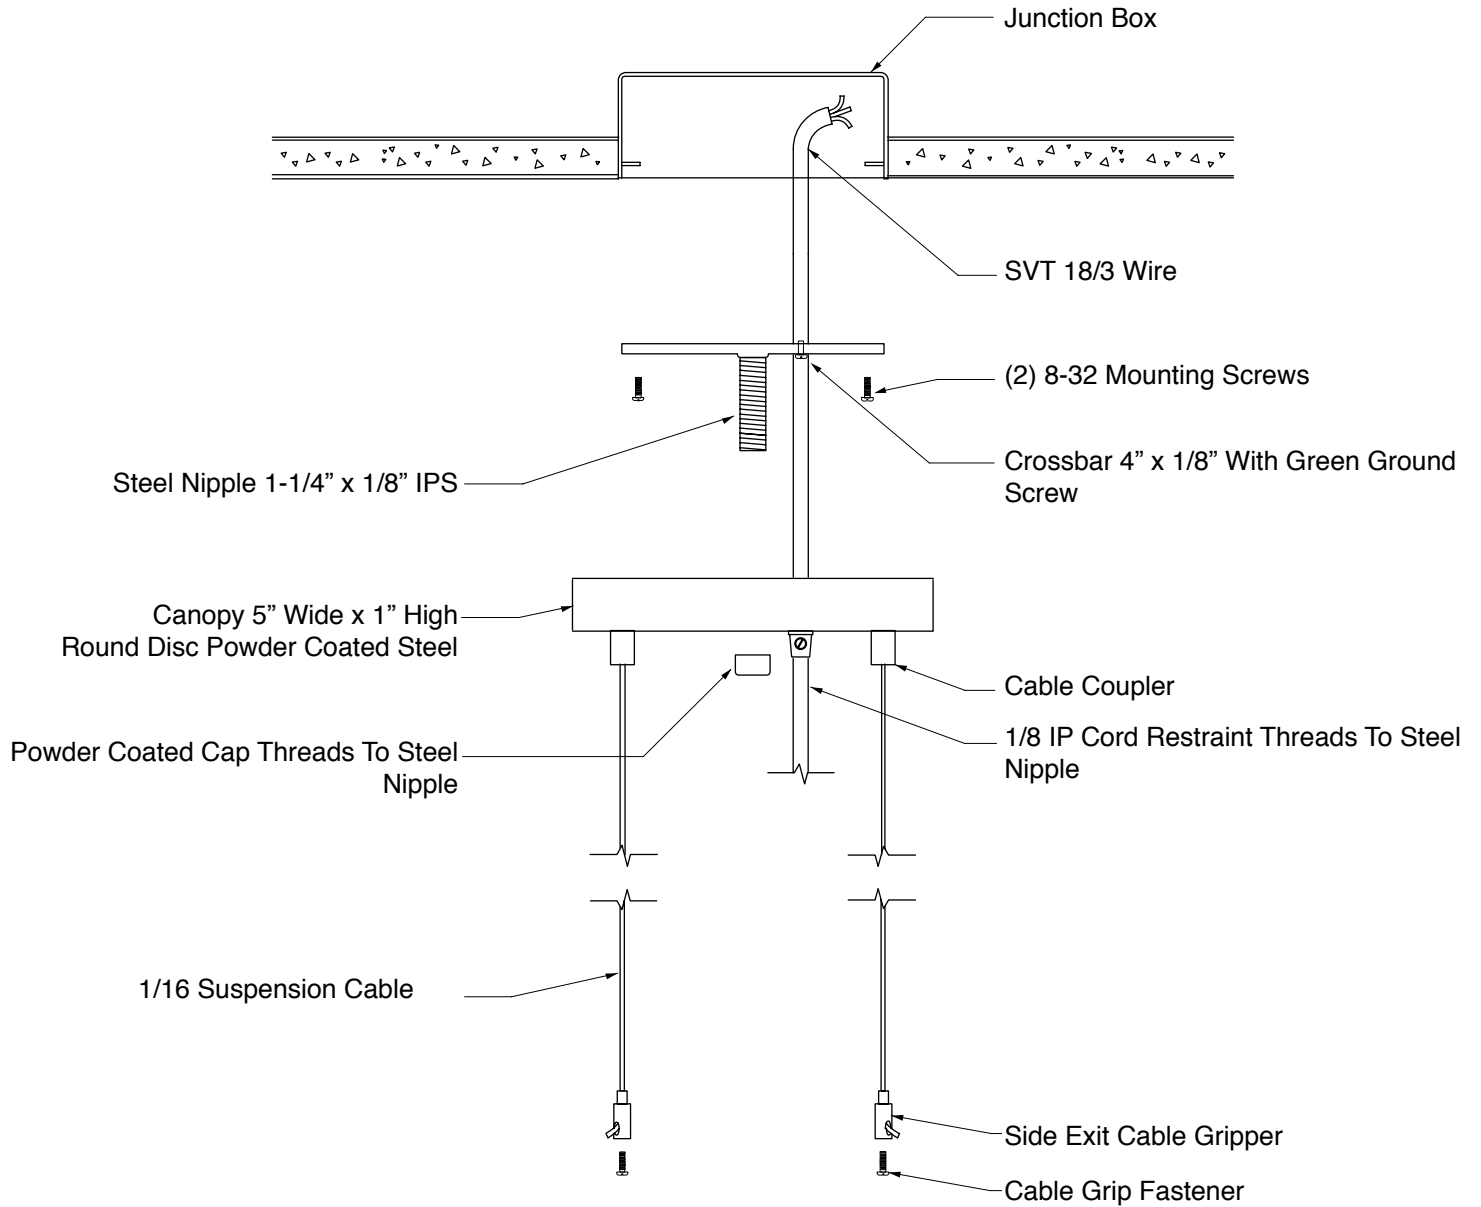

Iacoli & McAllister

CINQUE INSTALLATION DIAGRAM

*Please note that the UL sticker is on the INSIDE of the canopy.