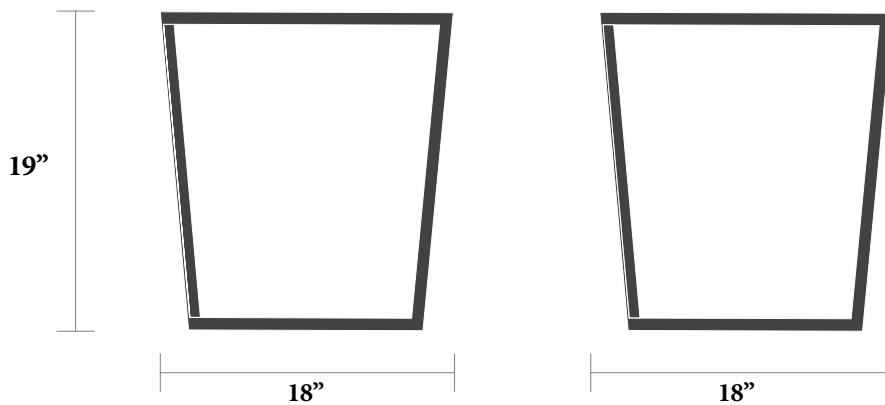

POWDER COAT

Black / White / Aqua / Tomato

Mint / Nude / Pink / White Hammertone

PLATED

Brass / Copper / Chrome

Materials / Finshes

Powder Coated Steel, Glass, Natural Oiled Oak

Year Designed

Country of Manufacture

United States

Dimensions

19"H x 18"D x 19"W

Weight

Glass

Clear Glass Top
Bronze Glass Top

Product Codes

FrmSdT-1101 Black / Clear Glass
FrmSdT-1102 Black / Bronze Glass
FrmSdT-1103 White / Clear Glass
FrmSdT-1104 White / Bronze Glass
FrmSdT-1105 Aqua / Clear Glass
FrmSdT-1106 Aqua / Bronze Glass
FrmSdT-1107 Tomato / Clear Glass
FrmSdT-1108 Tomato / Bronze Glass
FrmSdT-1109 Mint / Clear Glass
FrmSdT-1110 Mint / Bronze Glass
FrmSdT-1111 Nude / Clear Glass
FrmSdT-1112 Nude / Bronze Glass
FrmSdT-1113 Pink / Clear Glass
FrmSdT-1114 Pink / Bronze Glass
FrmSdT-1115 White Hammertone / Clear Glass
FrmSdT-1116 White Hammertone / Bronze Glass

Plated

FrmSdT-1117 Brass / Clear Glass
FrmSdT-1118 Brass / Bronze Glass
FrmSdT-1119 Copper / Clear Glass
FrmSdT-1120 Copper / Bronze Glass
FrmSdT-1121 Chrome / Clear Glass
FrmSdT-1122 Chrome / Bronze glass

*Please note that the UL sticker is on the INSIDE of the canopy.