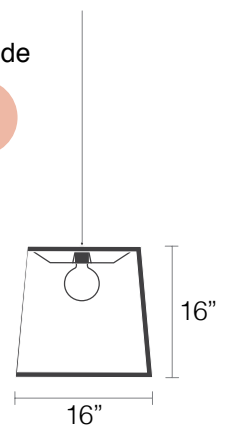

Year Designed
2009

Country of Manufacture
United States

Dimensions
16" x 16" x 16"

Weight
4 lbs / 1.81 kg

Cord & Canopy
9' Textile Electrical Cable
5" Black or White Canopy

Bulb
3" 40W White Globe Provided
100W Bulb / Dimmer
Recommended
60W or Lower / No Dimmer

Certification
UL/cUL listed

Additional Electrical Info
To specify 270 volt fixtures for commercial projects, please inquire. Please note that the UL sticker is on the inside of the canopy.

Powder Coated Steel
Black / White / Aqua / Tomato / Nude

Plated Steel
Brass / Copper / Chrome