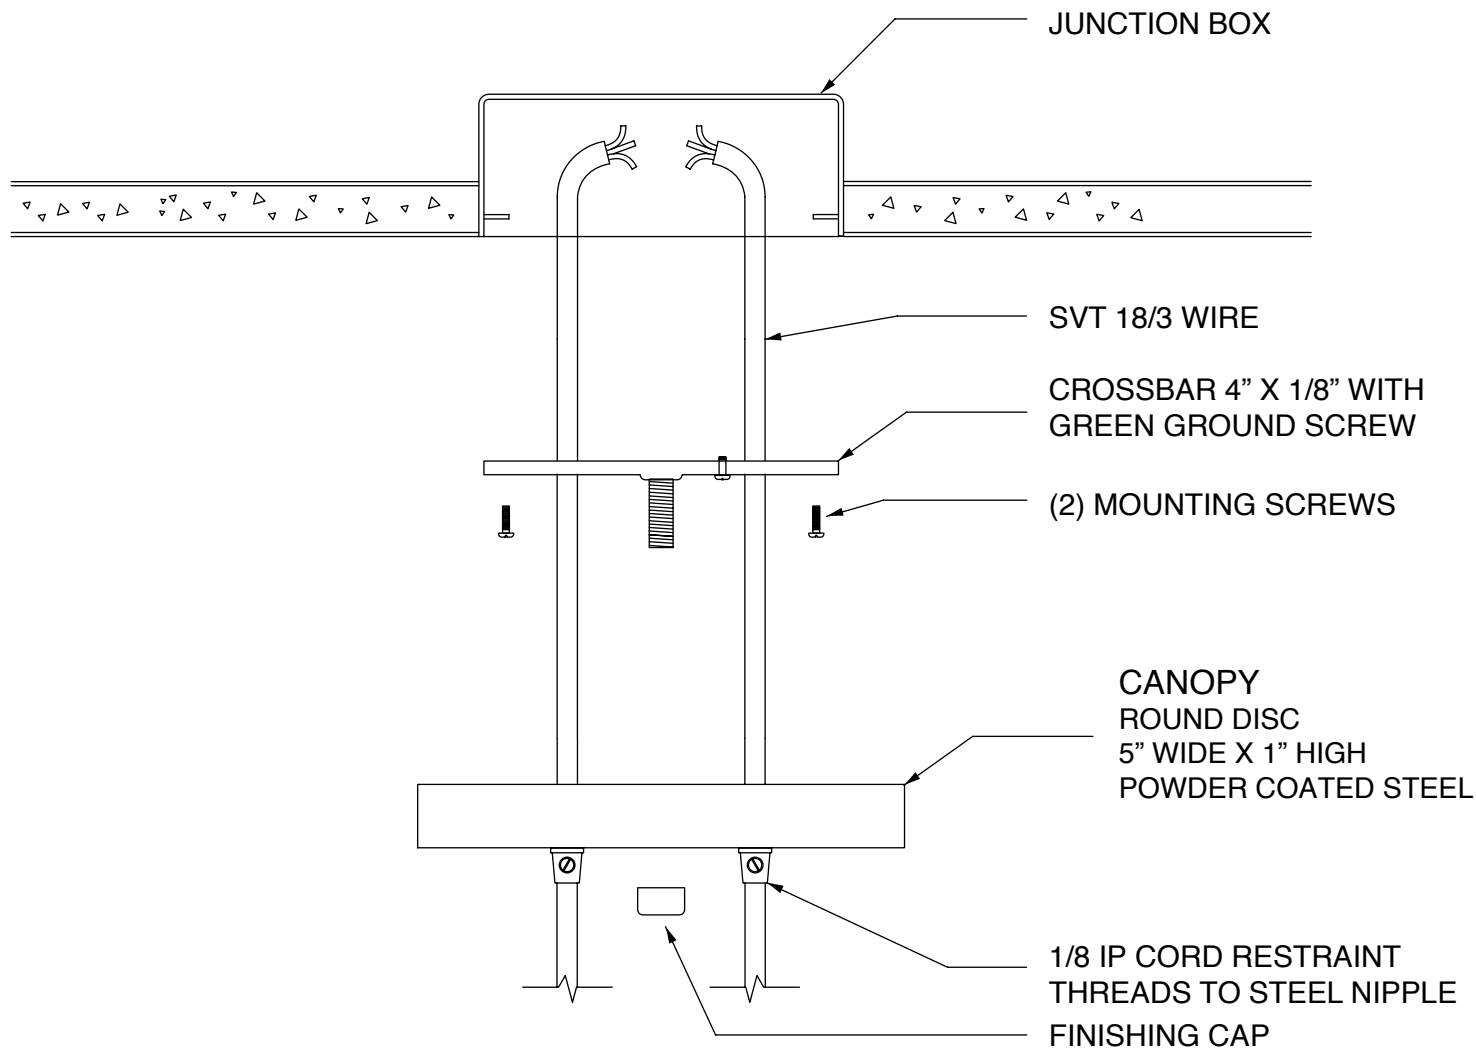

2FrmCl-1101 Black Fixture / White Cord
2FrmCl-1102 Black Fixture / Black Cord
2FrmCl-1103 White Fixture / White Cord
2FrmCl-1104 Aqua Fixture / White Cord
2FrmCl-1105 Tomato Fixture / White Cord

Plated

*Please note that the UL sticker is on the INSIDE of the canopy.

Iacoli & McAllister

2 PIECE FRAME CLUSTER INSTALATION INSTRUCTION

*Please note that the UL sticker is on the INSIDE of the canopy.