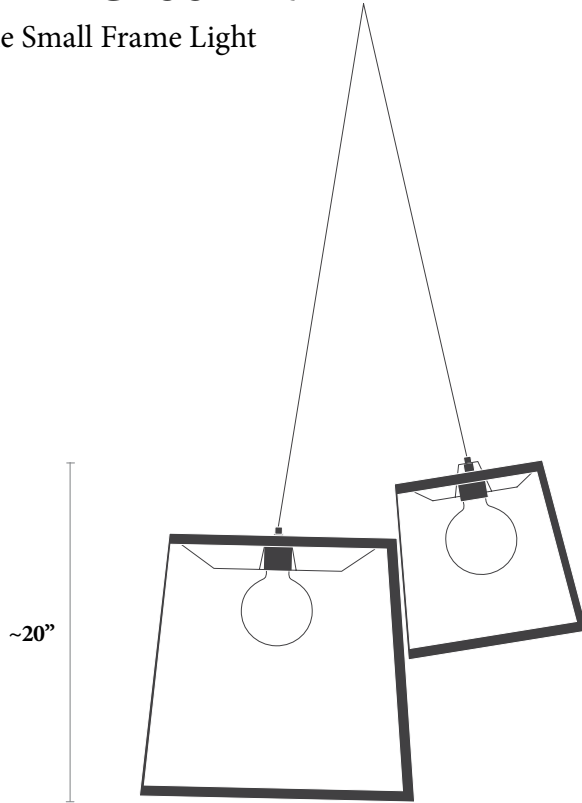

Iacoli & McAllister

2 PIECE FRAME CLUSTER

One Medium & One Small Frame Light

POWDER COAT
Black / White / Aqua / Tomato

PLATED
Brass / Copper / Chrome

Materials / Finshes

Powder coated or plated steel pendant.
Textile electrical cable.

Year Designed

2011

Country of Manufacture

United States

Dimensions

Approx. 22" x 12" x 20"

Weight

5 lbs / 2.27 kg